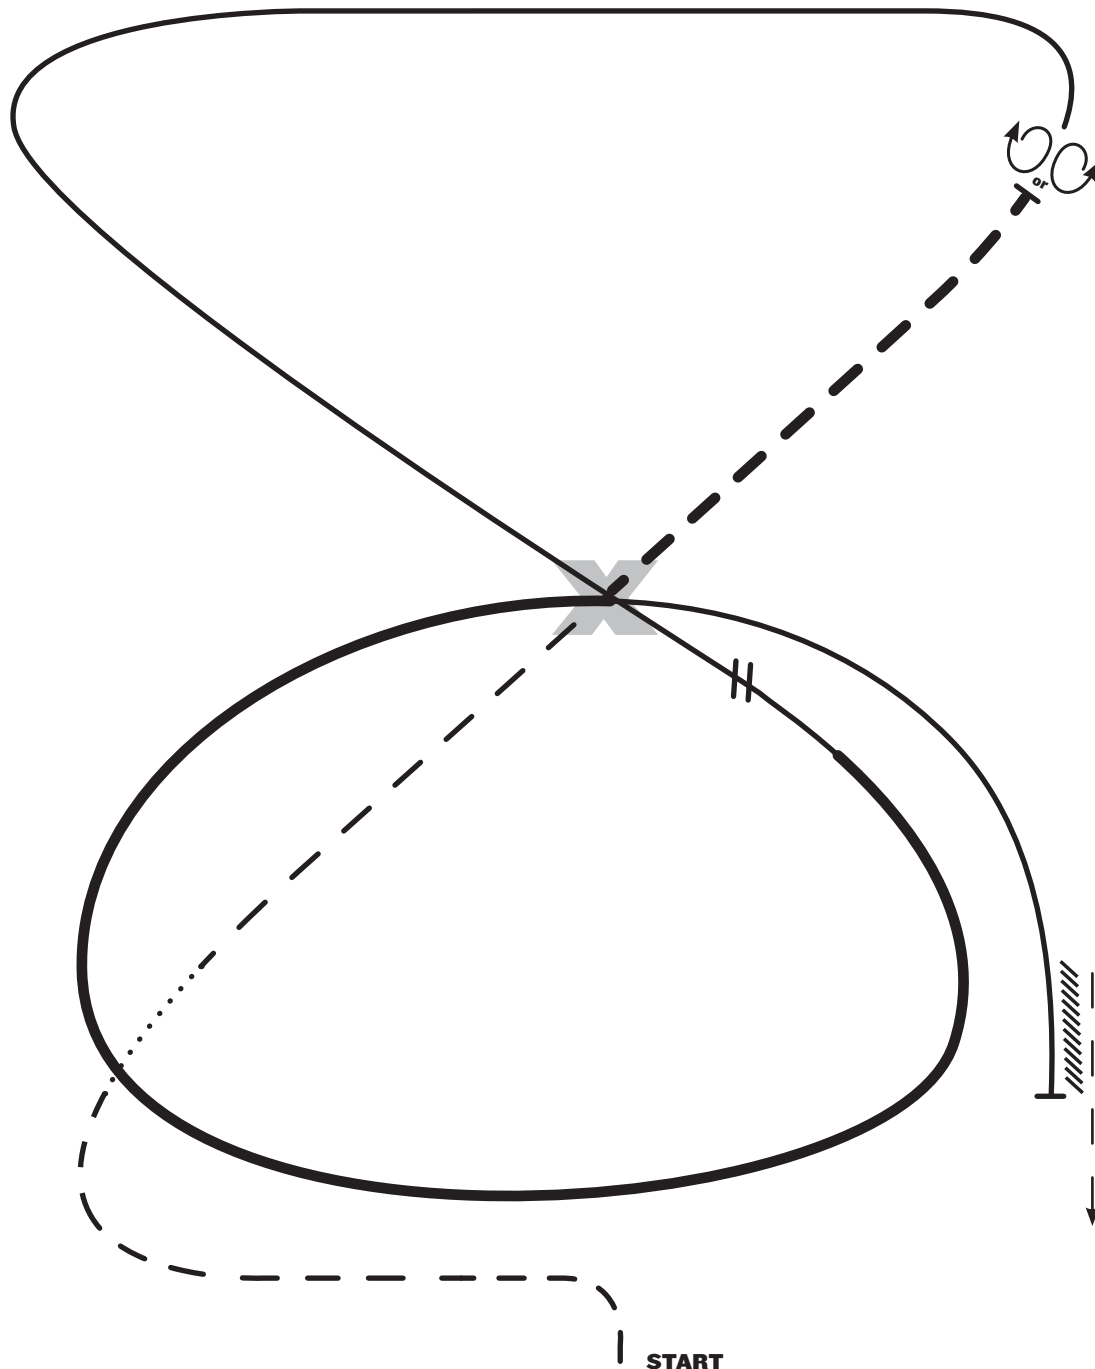

Western Horsemanship

AMATEUR **NUTRENA**[®] LEVEL I FINALS
 SELECT **NUTRENA**[®] LEVEL I FINALS

X = Center of Arena

1. From gate, jog into arena and around corner, walk approximately two horse lengths on the diagonal
2. Jog to X on the diagonal
3. At X, extended jog, stop
4. 360 (I) turn either direction
5. Lope left lead around the top of the arena and across the diagonal
6. Past X, change leads (simple or flying)
7. Build to an extended lope and continue around loop to X
8. At X, collect lope, stop, back, pattern is complete, exit at the jog

Note: The drawn description of this pattern is only intended for the general depiction of the pattern. Exhibitors should utilize the arena space to best exhibit their horses.