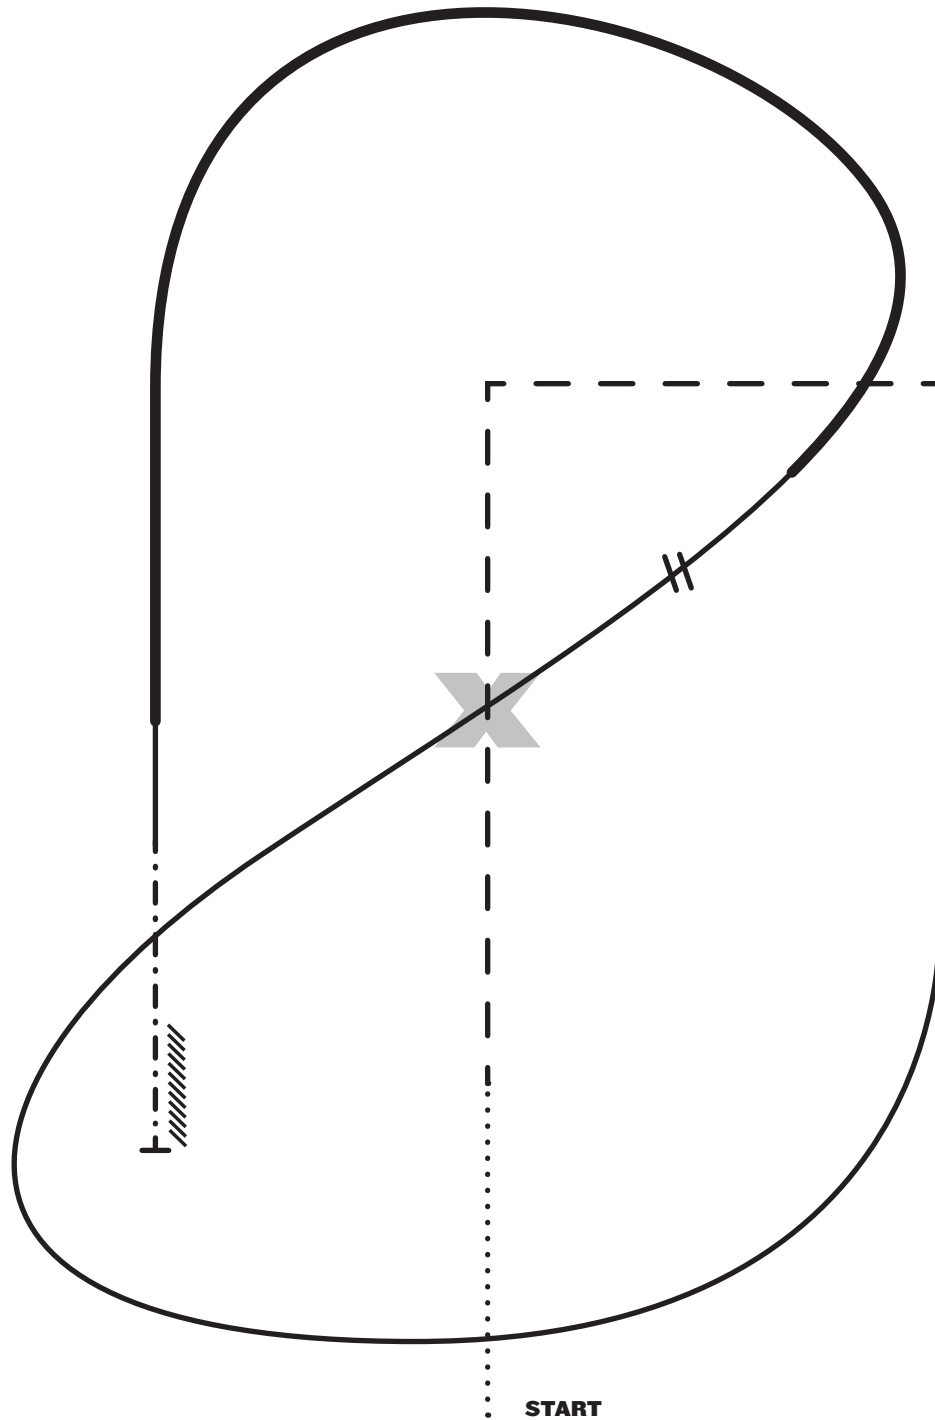

Hunt Seat Equitation

AMATEUR **NUTRENA**[®] LEVEL I FINALS
 SELECT **NUTRENA**[®] LEVEL I FINALS

X = Center of Arena

1. From gate, walk into arena, posting trot right diagonal up the centerline
2. At X, change diagonals, continue around two square corners, as shown
3. Walk, canter right lead, continue around bottom of arena and across diagonal
4. Past X, change leads (simple or flying)
5. Build to the hand gallop around top of arena, as shown, when even with X, collect
6. Sitting trot, halt
7. Back, pattern is complete, exit at the walk or trot

Note: The drawn description of this pattern is only intended for the general depiction of the pattern. Exhibitors should utilize the arena space to best exhibit their horses.