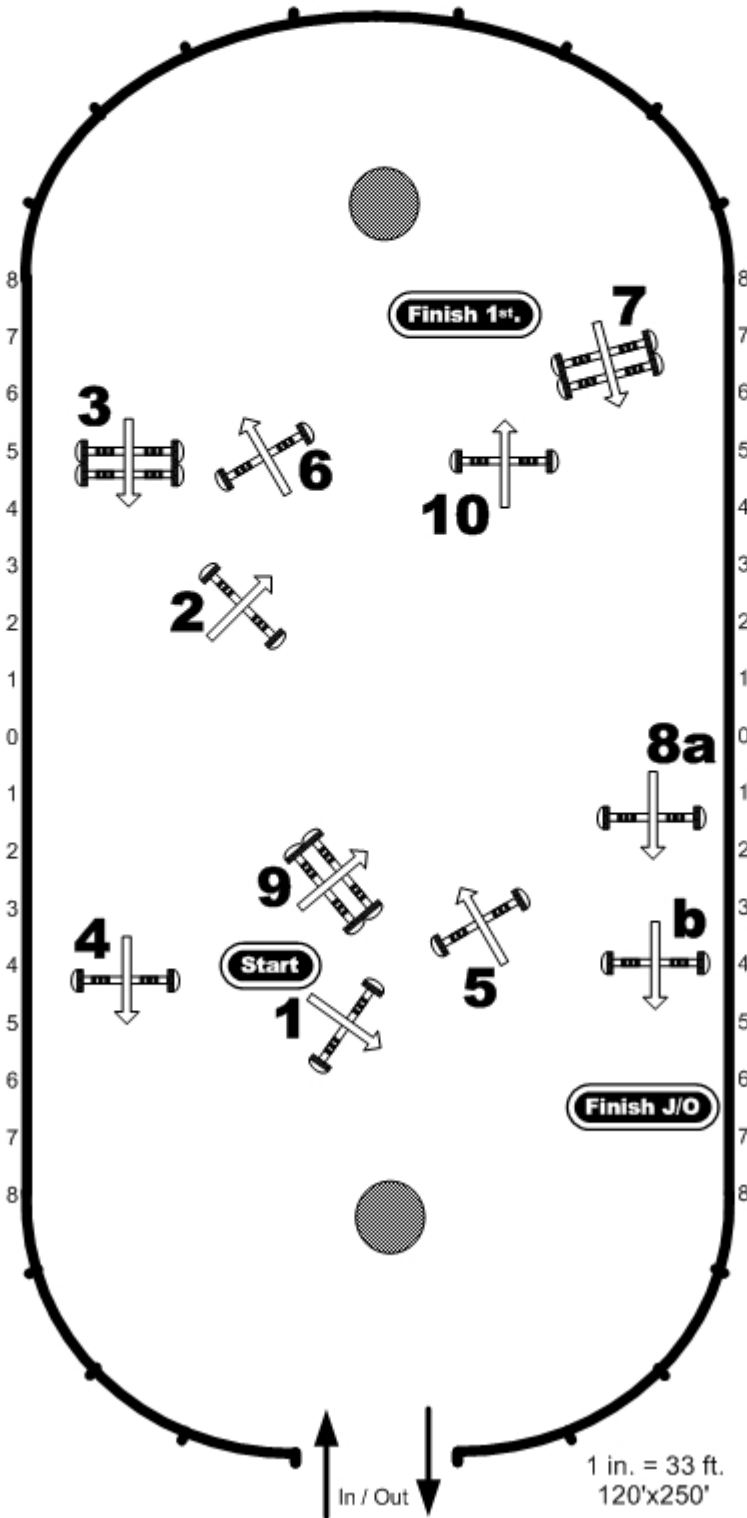

AQHA

Jumping

WORLD CHAMPIONSHIP SHOW

OPEN FINALS

Speed: 350 m/min

Fences: I-10

Length: 410 m

Time Allowed: 71 sec

Time Limit: 142 sec

Jump Off: I-2-3-6-7-8ab

Length: 260 m

Time Allowed: 45 sec

Time Limit: 90 sec

CD: Tucker Williams