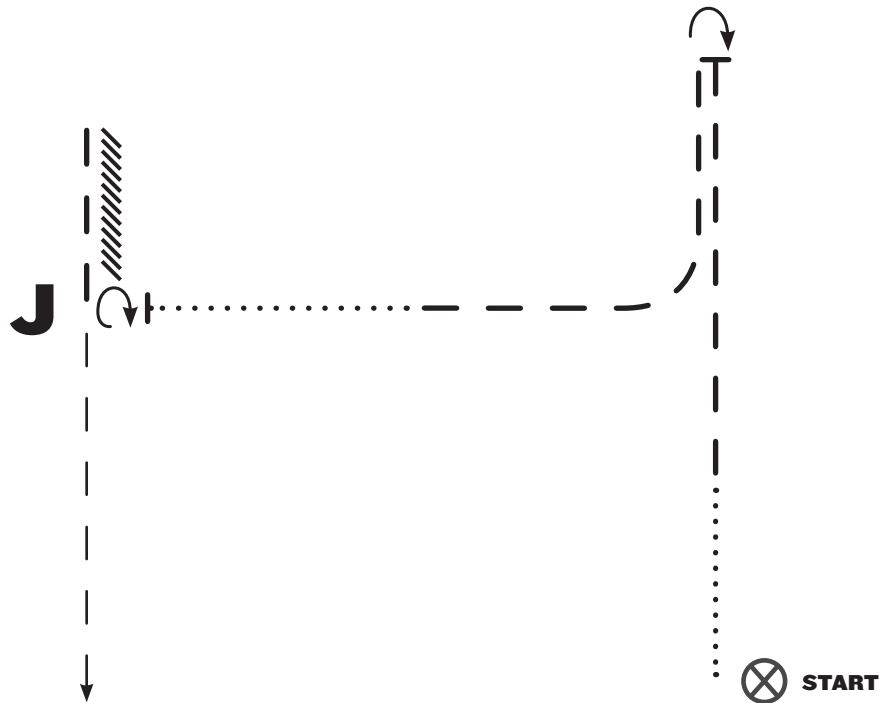

# Showmanship

SELECT **NUTRENA**<sup>®</sup> LEVEL I FINALS

1. Walk a third of the line
2. Trot two thirds of the line, stop
3. 180° (1/2) turn
4. Trot back down a third of the line and continue towards judge
5. Halfway to judge, walk, stop
6. 270° (3/4) turn
7. Set up
8. Inspection
9. When dismissed, back approximately two horse lengths, trot forward over tracks, pattern is complete, continue trotting to exit

Note: The drawn description of this pattern is only intended for the general depiction of the pattern. Exhibitors should utilize the arena space to best exhibit their horses.