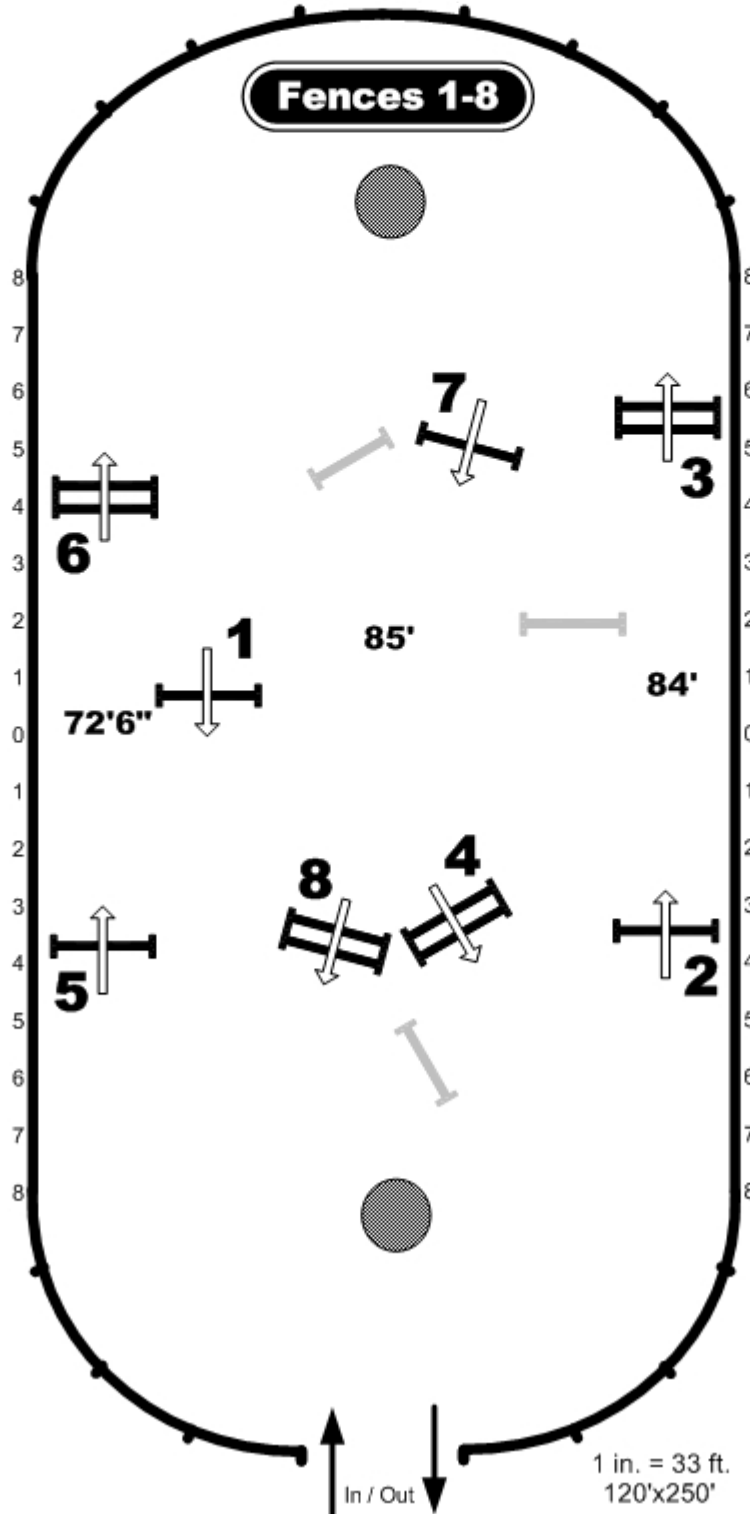

# Working Hunter

AMATEUR LEVEL 3 PRELIMS

AMATEUR ADEQUAN® LEVEL 2 FINALS

1 in. = 33 ft.  
120'x250'