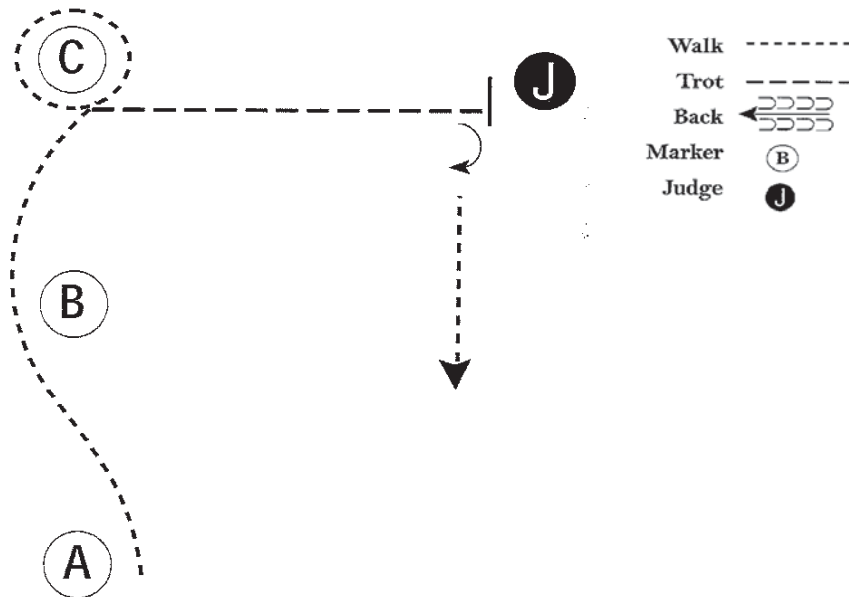

EQUESTRIANS WITH DISABILITIES SHOWMANSHIP (WALK ONLY)

Be ready at A.

1. When acknowledged, walk from A, around B to C.
 2. Walk a tight circle around C.
 3. Walk to judge.
 4. Stop and set up for inspection.
 5. When dismissed, perform a 90 degree turn and walk away from judge.
- Follow the directions of your ring steward.

EQUESTRIANS WITH DISABILITIES SHOWMANSHIP (WALK-TROT)

Be ready at A.

1. When acknowledged, trot from A, around B to C.
 2. Walk a tight circle around C.
 3. Trot to judge.
 4. Stop and set up for inspection.
 5. When dismissed, perform a 90 degree turn and walk away from judge.
- Follow the directions of your steward.