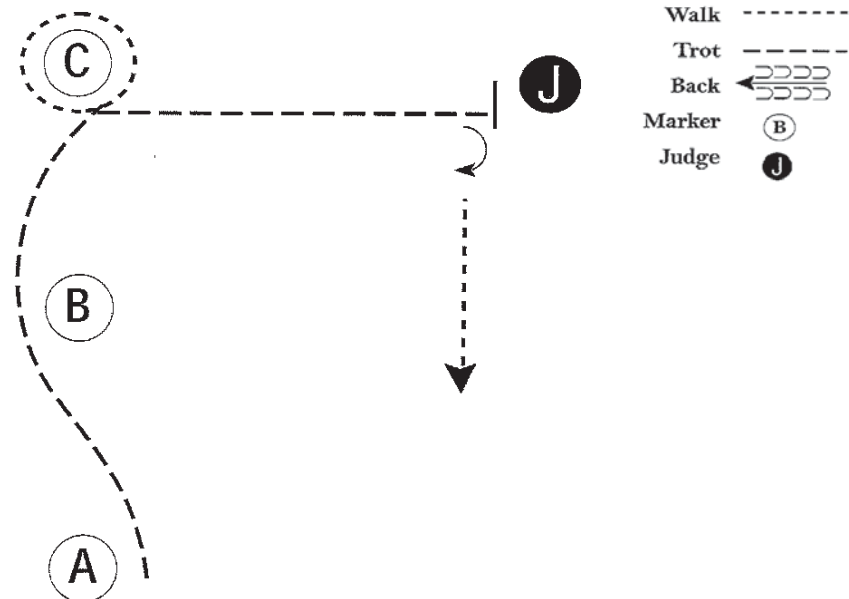

EQUESTRIANS WITH DISABILITIES SHOWMANSHIP (WALK ONLY)

Be ready at A.

1. When acknowledged, walk from A, around B to C.
 2. Walk a tight circle around C.
 3. Walk to judge.
 4. Stop and set up for inspection.
 5. When dismissed, perform a 90 degree turn and walk away from judge.
- Follow the directions of your ring steward.

EQUESTRIANS WITH DISABILITIES SHOWMANSHIP (WALK-TROT)

Be ready at A.

1. When acknowledged, trot from A, around B to C.
 2. Walk a tight circle around C.
 3. Trot to judge.
 4. Stop and set up for inspection.
 5. When dismissed, perform a 90 degree turn and walk away from judge.
- Follow the directions of your steward.